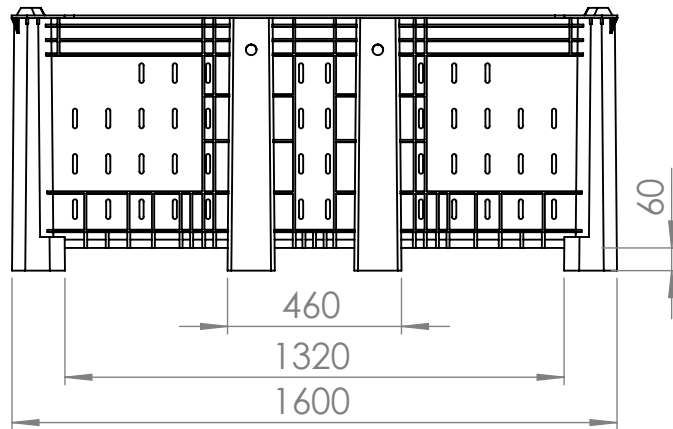

Dolav Type 1600

Superior handling &
storage solutions

Dolav plastic products cooperative society LTD
Kibbutz Dvir, M.P Haneqev 8533000, Israel

+972-72-2450-700 +972-8-9111700
dolav@dolav.com dolav.com

Catalogue No: 2900200000
Dimension Tolerance: 1%