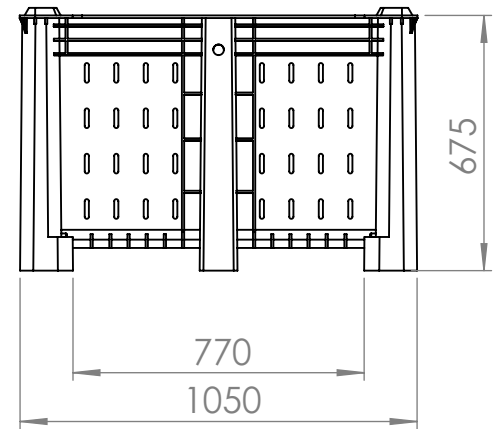

Dolav Type 1600

Superior handling &
storage solutions

Dolav plastic products cooperative society LTD
Kibbutz Dvir, M.P Haneqev 8533000, Israel

+972-72-2450-700 +972-8-9111700
dolav@dolav.com dolav.com

Catalogue No: 2900200000
Dimension Tolerance: 1%