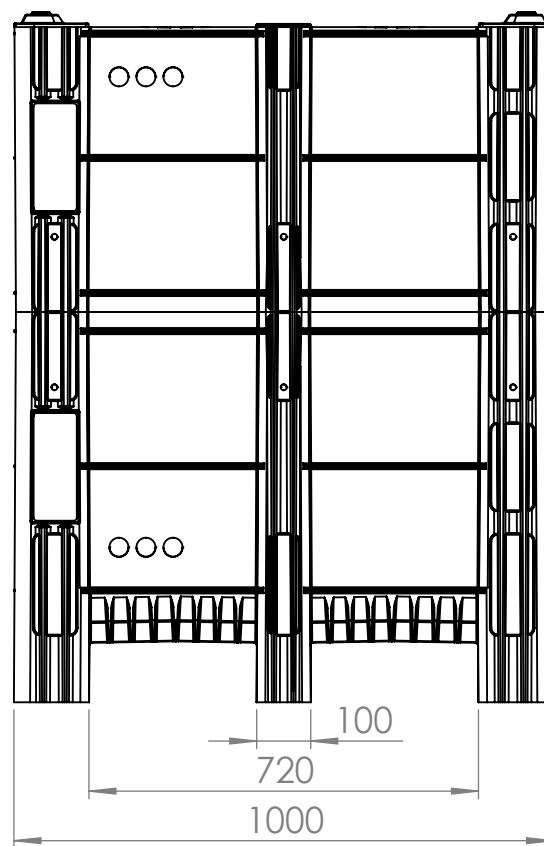

ACE 2 SH1250

Superior handling & storage solutions

Dolav plastic products cooperative society LTD
Kibbutz Dvir, M.P Hanegev 8533000, Israel

+972-72-2450-700 +972-8-9111700
dolav@dolav.com dolav.com

Catalogue No: 2402000000
Dimension Tolerance: 1%