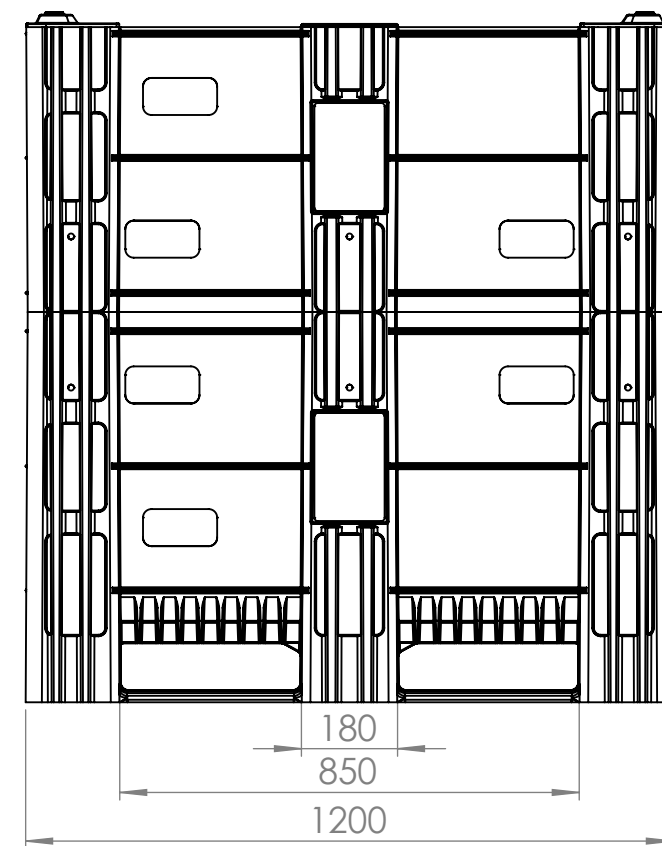

ACE 2 SH1250

Superior handling & storage solutions

Dolav plastic products cooperative society LTD
Kibbutz Dvir, M.P Hanegev 8533000, Israel

+972-72-2450-700 +972-8-9111700
dolav@dolav.com dolav.com

Catalogue No: 2402000000
Dimension Tolerance: 1%