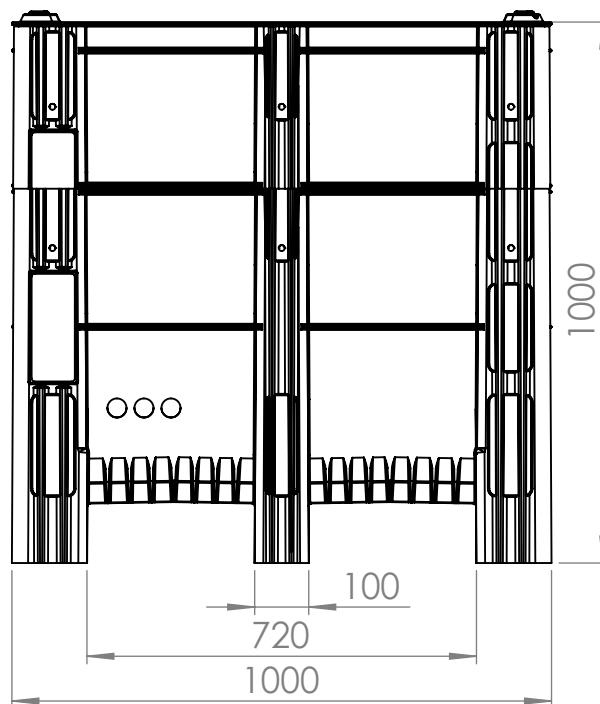

ACE 2 SH1000

Superior handling &
storage solutions

Dolav plastic products cooperative society LTD
Kibbutz Dvir, M.P Hanegev 8533000, Israel

+972-72-2450-700 +972-8-9111700
dolav@dolav.com dolav.com

Catalogue No: 2401700000
Dimension Tolerance: 1%