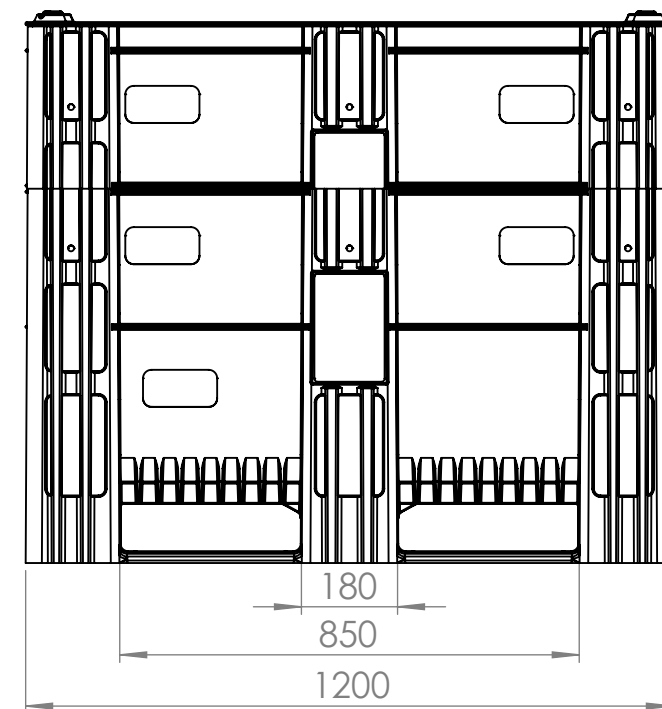

ACE 2 SH1000

Superior handling &
storage solutions

Dolav plastic products cooperative society LTD
Kibbutz Dvir, M.P Hanegev 8533000, Israel

+972-72-2450-700 +972-8-9111700
dolav@dolav.com dolav.com

Catalogue No: 2401700000
Dimension Tolerance: 1%