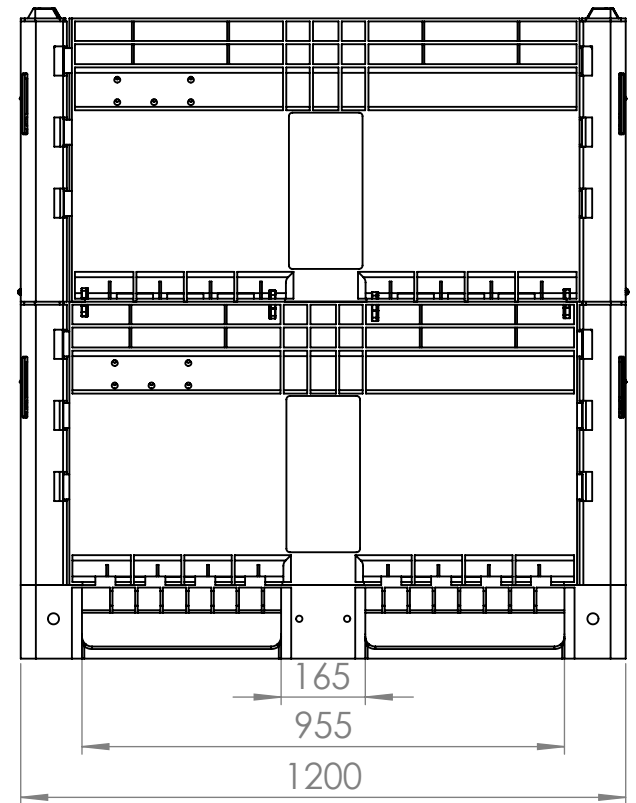

KitBin

Double Height

Superior handling & storage solutions

Dolav plastic products cooperative society LTD
Kibbutz Dvir, M.P Hanegev 8533000, Israel

+972-72-2450-700 +972-8-9111700
dolav@dolav.com dolav.com

Catalogue No: 14002000
Dimension Tolerance: 1%