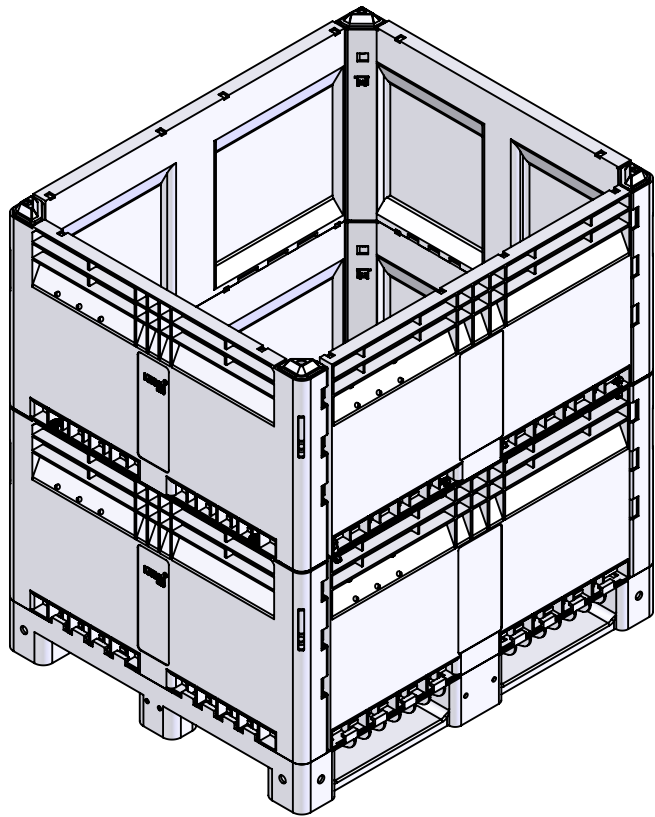

KitBin

Double Height

Superior handling & storage solutions

Dolav plastic products cooperative society LTD
Kibbutz Dvir, M.P Hanegev 8533000, Israel

+972-72-2450-700 +972-8-9111700
dolav@dolav.com dolav.com

Catalogue No: 14002000
Dimension Tolerance: 1%