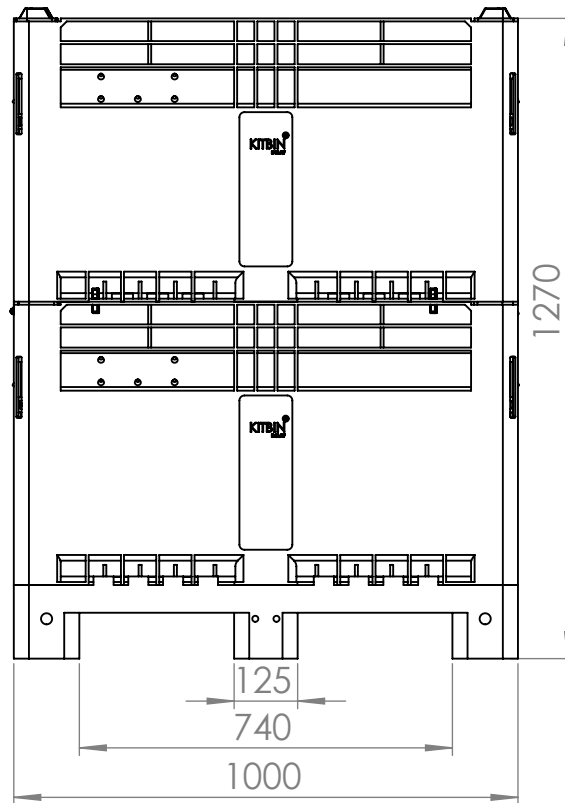

KitBin

Double Height

Superior handling & storage solutions

Dolav plastic products cooperative society LTD
Kibbutz Dvir, M.P Hanegev 8533000, Israel

+972-72-2450-700 +972-8-9111700
dolav@dolav.com dolav.com

Catalogue No: 14002000
Dimension Tolerance: 1%