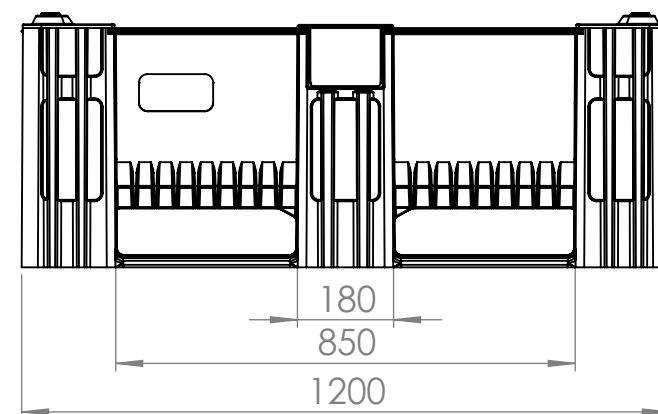

ACE 2 SH440

Superior handling &
storage solutions

Dolav plastic products cooperative society LTD
Kibbutz Dvir, M.P Hanegev 8533000, Israel

+972-72-2450-700 +972-8-9111700
dolav@dolav.com dolav.com

Catalogue No: 2401300000
Dimension Tolerance: 1%