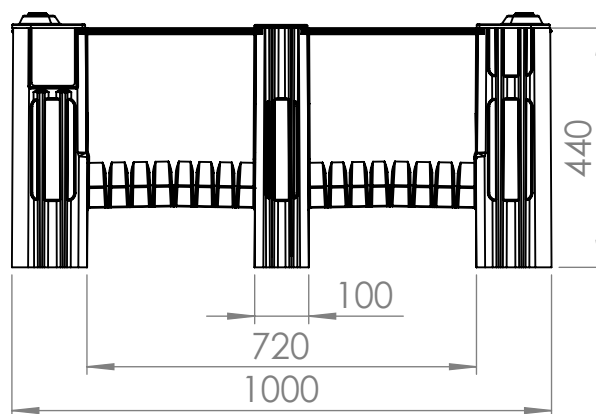

ACE 2 SH440

Superior handling &
storage solutions

Dolav plastic products cooperative society LTD
Kibbutz Dvir, M.P Hanegev 8533000, Israel

+972-72-2450-700 +972-8-9111700
dolav@dolav.com dolav.com

Catalogue No: 2401300000
Dimension Tolerance: 1%